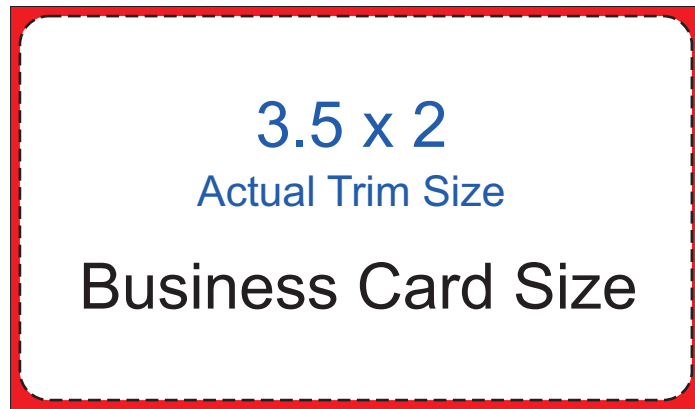

Bleed

3.5 x 2

Actual Trim Size

Business Card Size

With Bleed

3.6 x 2.1