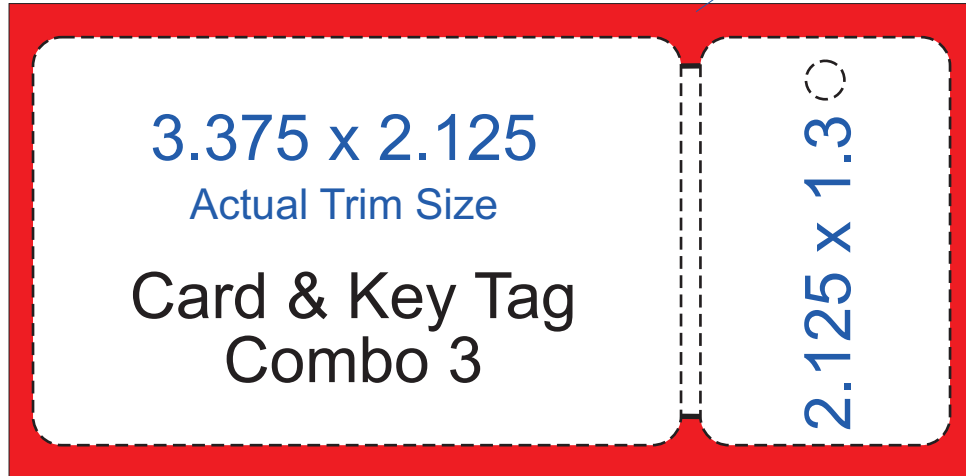

# FRONT

Bleed

With Bleed

5.026 x 2.475