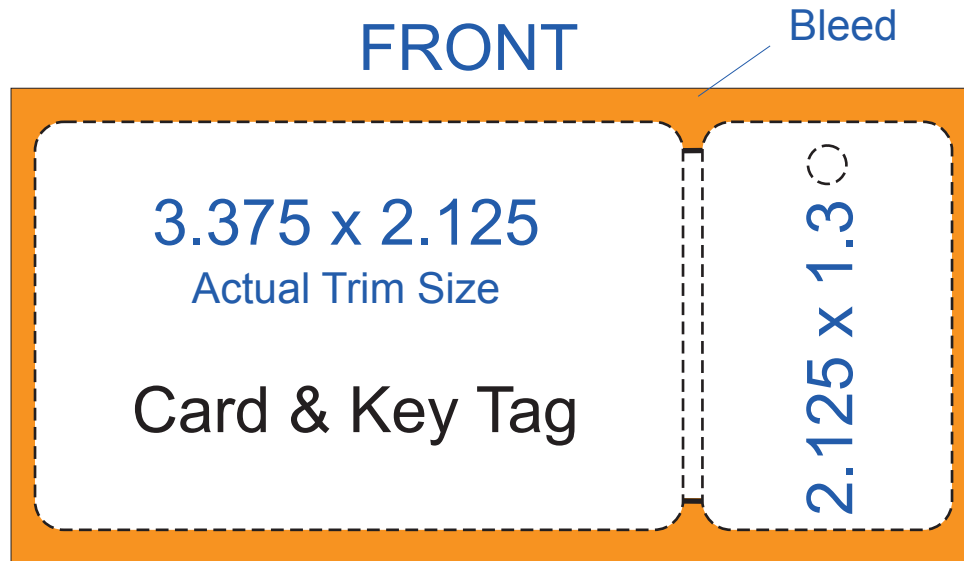

## Combo Card & 1 Key Tag "Large"

With Bleed  
 $5.026 \times 2.475$

### Important !

Bleed (orange area) is the amount of artwork that falls outside of the printing bounding box. Make sure you don't have any important information in this area because 1/4" on all sides will be trimmed off.

Due to variances in die cutting, it is not recommended to submit a card design with a "framed border". A Possible slight shift in die cutting will cause the printed frame border to appear off center. The safety area is the space where your layout, design, and content are safe from being cut. When providing print ready artwork, make sure your card design does NOT have rounded corners.