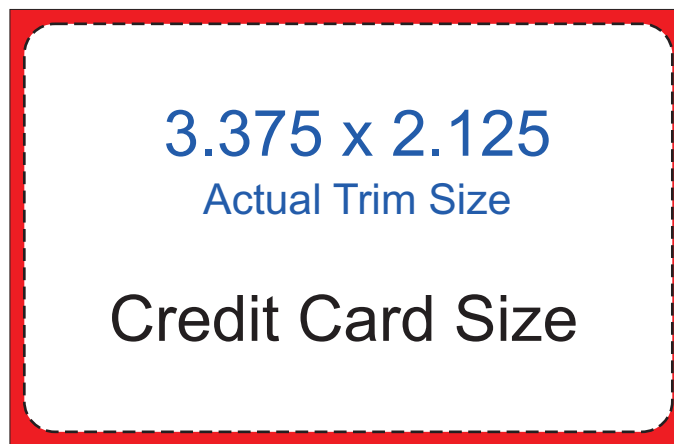

Bleed

3.375 x 2.125

Actual Trim Size

Credit Card Size

With Bleed

3.525 x 2.275